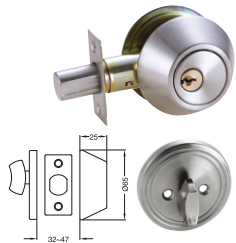

DR-SDB Single Deadbolt
Material : Stainless Steel SUS304