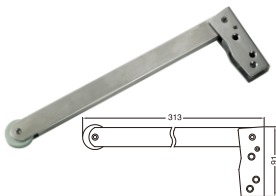

ACCESSORIES

Durability Test 50,000 Cycles - EN 1158:1997

DR-DS001

Material : Stainless Steel SUS304