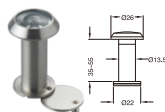

DR Door Viewer