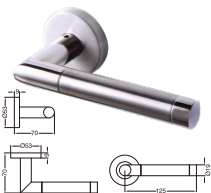

Durability Test 200,000 Cycles - EN 1906:2012

PULL HANDLE