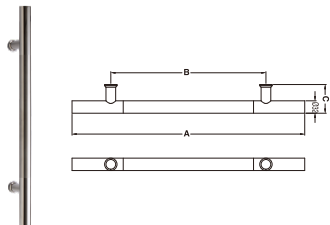

DR-ROPH 30RP

Material : Stainless Steel SUS304

32mm x 450mm & 32mm x 600mm