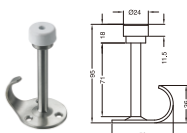

# ACCESSORIES

Cylindrical Lock Rebate Part

DR-RET Round Escutcheon

DR-OET Oval Escutcheon

DR-SUS304 Oval Flush Pull

DR-SUS304 Flush Pull Ring

DOME Door Stopper

Wall Mounted Door Stopper

Hat & Coat Hook

DR Door Viewer

DR Roller Latch

DR SUS 304 Indicator Bolt

DR Door Guard

*angzcommerz*

**Authorized** Retailer