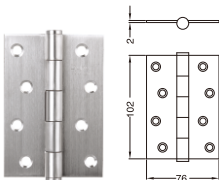

HINGES

STAINLESS STEEL HINGE 4"
Material : Stainless Steel SUS304