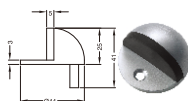

# ACCESSORIES

Cylindrical Lock Rebate Part

DR-RET Round Escutcheon

DR-OET Oval Escutcheon

DR-SUS304 Oval Flush Pull

DR-SUS304 Flush Pull Ring

DOME Door Stopper

Wall Mounted Door Stopper