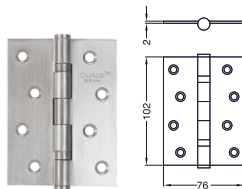

## HINGES

**STAINLESS STEEL HINGE 4"**  
Material : Stainless Steel SUS304

**STAINLESS STEEL 2BB HINGE 4"**  
Material : Stainless Steel SUS304