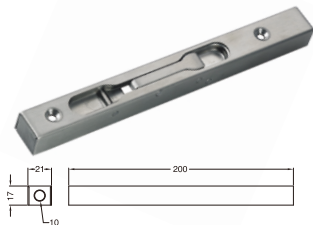

## HINGES

**STAINLESS STEEL HINGE 4"**  
Material : Stainless Steel SUS304

**STAINLESS STEEL 2BB HINGE 4"**  
Material : Stainless Steel SUS304

## ACCESSORIES

Durability Test 50,000 Cycles - EN 1158:1997

**DR-DS001**

Material : Stainless Steel SUS304

**BOX Type Flush Bolt**

Material : Stainless Steel SUS304

Size : 6" & 12"

**DR Dust Socket**