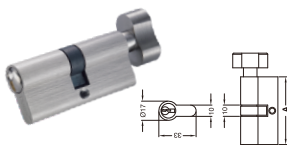

DR-SDL Sliding Door Lock

EURO PROFILE CYLINDER

DR-SC60 Entrance
Material : Brass