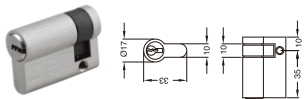

## EURO PROFILE CYLINDER

DR-SC60 Entrance  
Material : Brass

DR-SC60P Privacy  
Material : Brass

**DR-DC60 Double Key**  
Material : Brass

**DR-45HC**  
Material : Brass