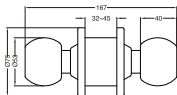

CYLINDRICAL LOCK

DR-SSLH900

Material : Stainless Steel SUS304