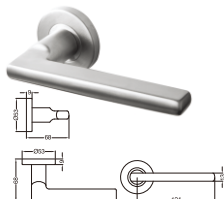

DR-SSLH500

Material : Stainless Steel SUS304