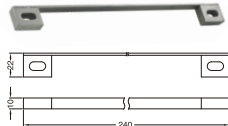

Mortise Lock Rebate Part

Material : Stainless Steel SUS304