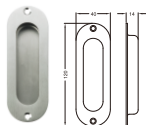

# ACCESSORIES

Cylindrical Lock Rebate Part

DR-RET Round Escutcheon

DR-OET Oval Escutcheon

DR-SUS304 Oval Flush Pull

DR-SUS304 Flush Pull Ring

DOME Door Stopper

Wall Mounted Door Stopper

Hat & Coat Hook

DR Door Viewer

DR Roller Latch

DR SUS 304 Indicator Bolt

DR Door Guard

*angzcommerz*

**Authorized** Retailer