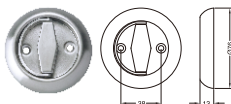

# ACCESSORIES

Cylindrical Lock Rebate Part

DR-RET Round Escutcheon

DR-OET Oval Escutcheon

DR-SUS304 Oval Flush Pull

DR-SUS304 Flush Pull Ring

DOME Door Stopper

Wall Mounted Door Stopper

Hat & Coat Hook

DR Door Viewer

DR Roller Latch

DR SUS 304 Indicator Bolt

DR Door Guard

*angzcommerz*

**Authorized** Retailer