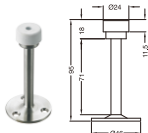

# ACCESSORIES

Cylindrical Lock Rebate Part

DR-RET Round Escutcheon

DR-OET Oval Escutcheon

DR-SUS304 Oval Flush Pull

DR-SUS304 Flush Pull Ring

DOME Door Stopper

Wall Mounted Door Stopper

Hat & Coat Hook

DR Door Viewer

DR Roller Latch

DR SUS 304 Indicator Bolt

DR Door Guard

*angzcommerz*

**Authorized** Retailer