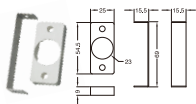

ACCESSORIES

Cylindrical Lock Rebate Part