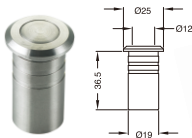

## ACCESSORIES

Durability Test 50,000 Cycles - EN 1158:1997

**DR-DS001**

Material : Stainless Steel SUS304

**BOX Type Flush Bolt**

Material : Stainless Steel SUS304

Size : 6" & 12"

**DR Dust Socket**