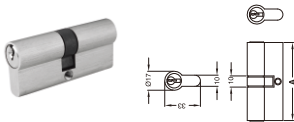

## EURO PROFILE CYLINDER

DR-SC60 Entrance  
Material : Brass

DR-SC60P Privacy  
Material : Brass

**DR-DC60 Double Key**  
Material : Brass

**DR-45HC**  
Material : Brass