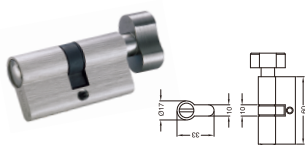

DR-SC60P Privacy
Material : Brass