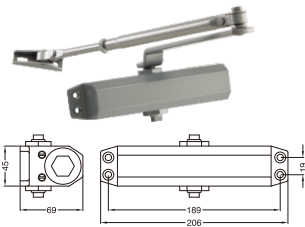

DOOR CLOSER

DR-DC1604
Material : Aluminium

DEADBOLT LOCK