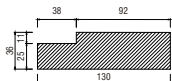

ENGINEERED WOOD FRAME

EWDF A

Single Rebate EWDF A - 36 x 130

Single Rebate EWDF A - 36 x 100

EWDF B

Double Rebate EWDF B - 36 x 130

WOOD PLASTIC COMPOSITE FRAME

TIPE DJA

DJA 80x194

TIPE DJC

DJC 48x150

TIPE DJD

DJD 33x100

TIPE DJE

DJE 45x100

TIPE DJF

ADF-04

ADF-05

ADF-08

DOOR SIZE

• 36 x 720 x 2100 mm • 36 x 820 x 2100 mm • 36 x 920 x 2100 mm

- Sudah dilengkapi engsel 3 pcs
- Produk ready stok

■ COLOR ALTERNATIVES FOR ENGINEERED WOOD, WPC AND METAL FRAME