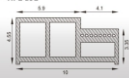

ENGINEERED WOOD FRAME

EWDF A

Single Rebate EWDF A - 36 x 130

Single Rebate EWDF A - 36 x 100

EWDF B

Double Rebate EWDF B - 36 x 130

WOOD PLASTIC COMPOSITE FRAME

TIPE DJA

DJA 80x194

TIPE DJC

DJC 48x150

TIPE DJD

DJD 33x100

TIPE DJE

DJE 45x100

TIPE DJF