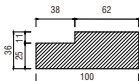

ENGINEERED WOOD FRAME

EWDF A

Single Rebate EWDF A - 36 x 130

Single Rebate EWDF A - 36 x 100

EWDF B

Double Rebate EWDF B - 36 x 130

WOOD PLASTIC COMPOSITE FRAME

TIPE DJA

DJA 80x194

TIPE DJC

DJC 48x150

TIPE DJD

DJD 33x100

TIPE DJE

DJE 45x100

TIPE DJF

ADF-04

ADF-05

ADF-08

DOOR SIZE

• 36 x 720 x 2100 mm • 36 x 820 x 2100 mm • 36 x 920 x 2100 mm

- Sudah dilengkapi engsel 3 pcs
- Produk ready stok

■ COLOR ALTERNATIVES FOR ENGINEERED WOOD, WPC AND METAL FRAME