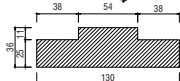

ENGINEERED WOOD FRAME

EWDF A

Single Rebate EWDF A - 36 x 130

Single Rebate EWDF A - 36 x 100

EWDF B

Double Rebate EWDF B - 36 x 130

WOOD PLASTIC COMPOSITE FRAME

TIPE DJA

DJA 80x194

TIPE DJC

DJC 48x150

TIPE DJD

DJD 33x100

TIPE DJE

DJE 45x100

TIPE DJF