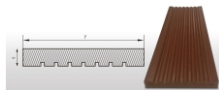

DJF 50x120

DJX